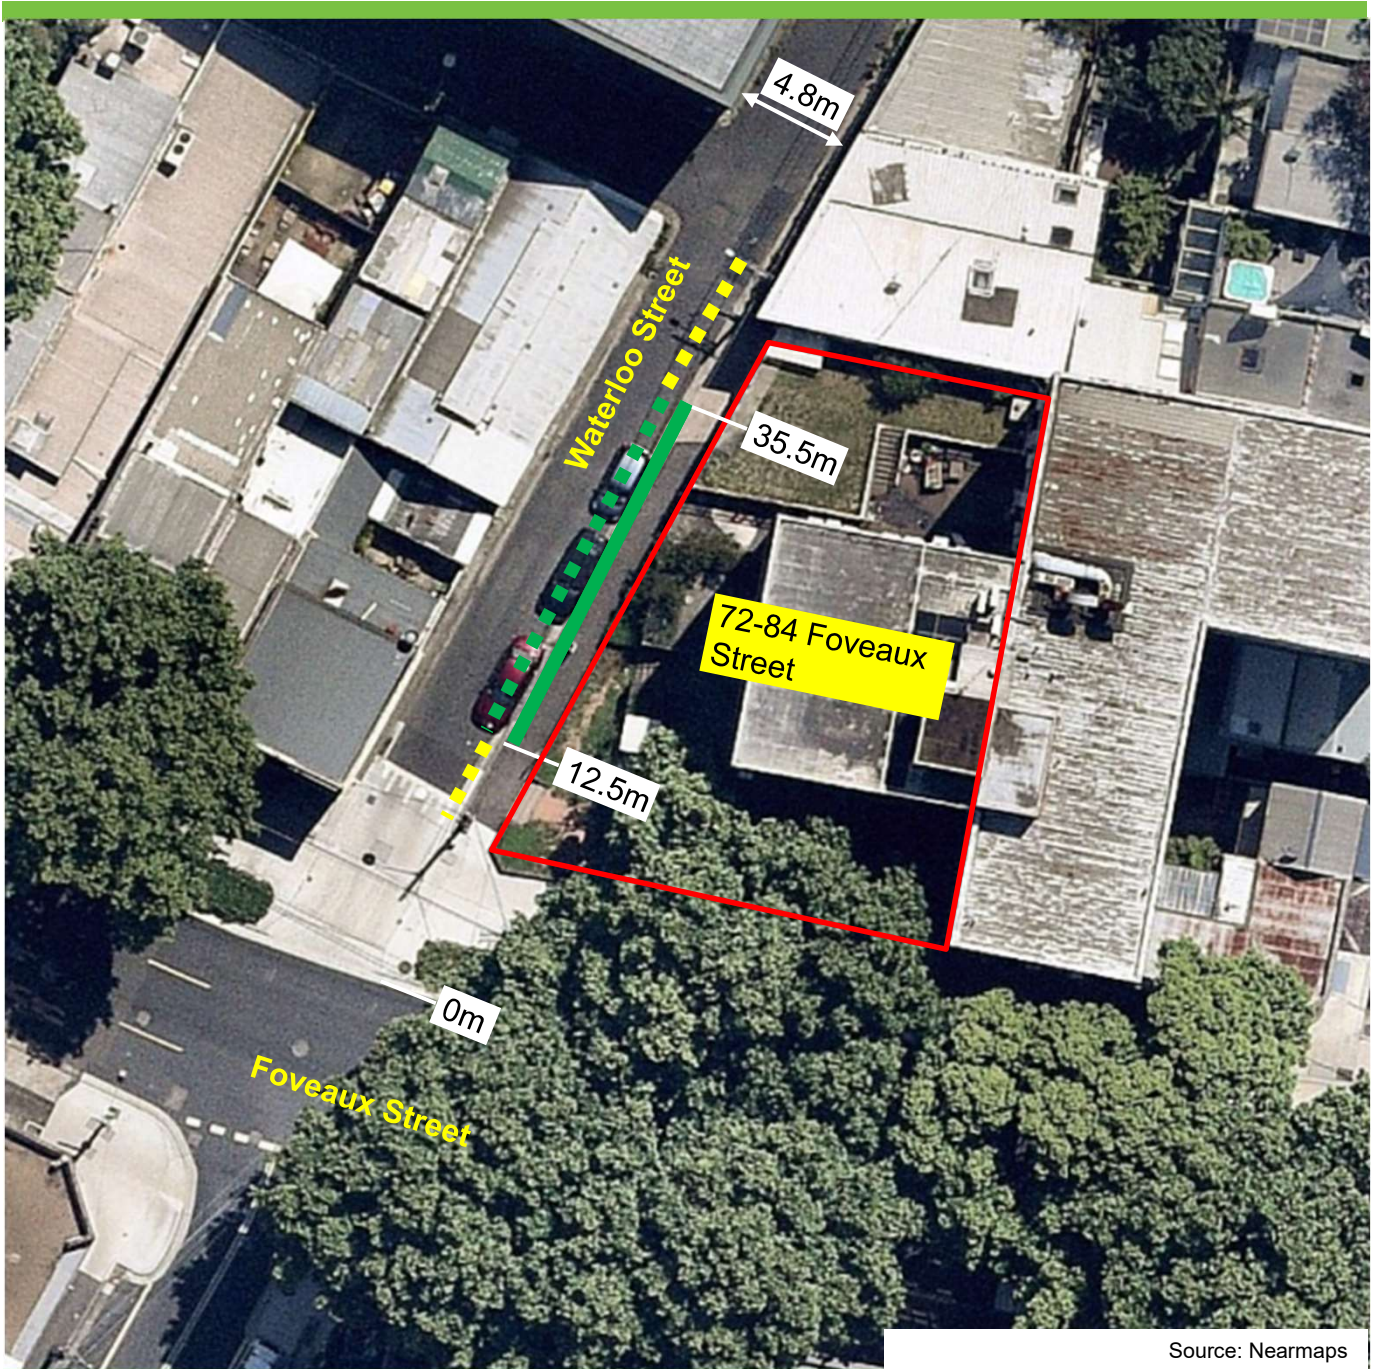

Proposal

Waterloo Street, Surry Hills Proposed Motorbike Parking

Existing

■ ■ ■ "No Stopping"

■ ■ ■ "2P Ticket 8am-6pm Mon-Fri, 4P Ticket 6pm-10pm Mon-Fri, Permit Holders Excepted Area 18" and "4P Ticket 8am-10pm Sat, Sun & Public Holidays, Permit Holders Excepted Area 18"